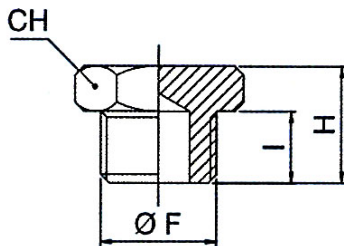

Standard screw fittings

Nickel-plated brass, »value line« Series

 Max. operating pressure 60 bar
 Max. operating temperature 150 °C

252.96/N-E

Plug

Art. No.	Ident No.	F	I	H	CH
115676	252.90/N-E	M5	4.0	7.0	8
115677	252.95/N-E	G 1/8	6.0	10.0	14
115678	252.96/N-E	G 1/4	8.0	12.5	17
115679	252.97/N-E	G 3/8	9.0	13.5	19
115680	252.98/N-E	G 1/2	10.0	15.5	24
115681	252.99/N-E	G 3/4	11.0	16.5	30